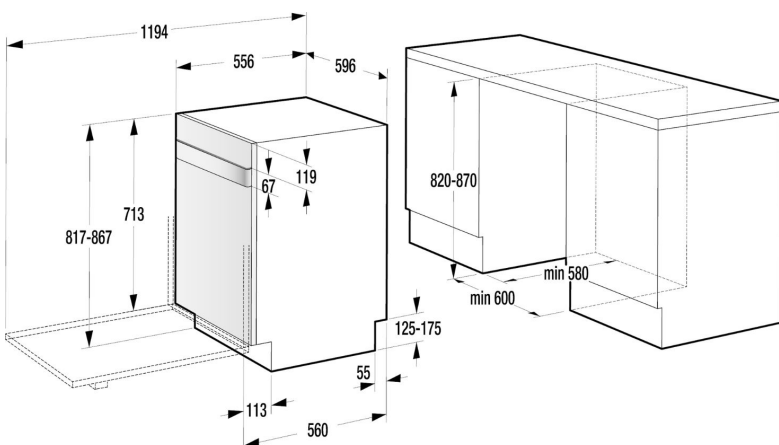

16 place settings

TotalDry

AutoProgramme

SelfCleaning filter

StartDelay