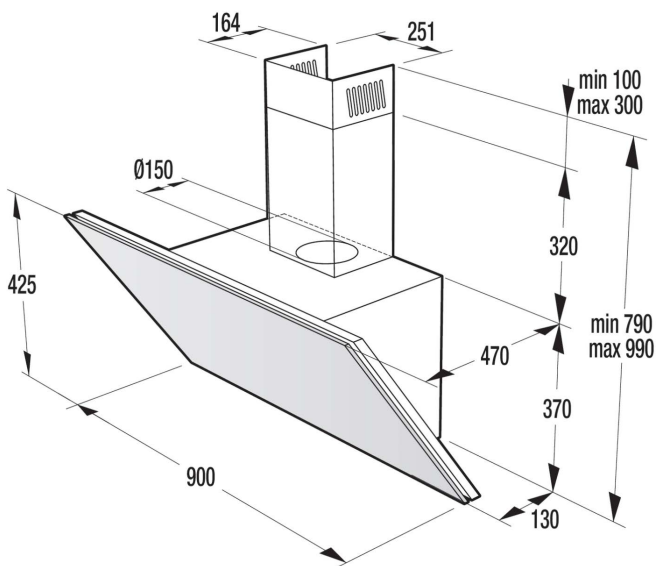

Wall mounted cooker hood

Venting with air extraction or recirculation

Energy class: **B**

Material of housing/chimney: **Painted steel/glass / varnished steel**

Lightning efficiency class: **B**

Grease filtering efficiency class: **A**

Fluid dynamic efficiency class: **B**

Maximum extraction rate by extraction operation: **570 m³/h**

Venting tube diameter: **15 cm**

Air flow by extraction version, step 1: **342 m³/h**

Air flow by extraction version, step 3: **570 m³/h**

AdaptTech: Automatic fan operation

Electronic control

Control setting: **Touch control**

Timer function

Number of speed positions: **3**

Constant ventilation ReFresh

Lamp type: **LED**

Dimmer function

Number of lights: **2**

Power of lights: **8 W**

Airflow boost position (PowerBoost 2) - extraction: **740 m³/h**

Perimetric suction

Filter material: **Washable aluminium with polyurethane foam**

Grease filter indicator

Coal filter code (optional as separate purchase): **180177**

Recirculation set number: **525362**

Motor type: **Capacitor motor**

Number of motors: **1**

Number of PowerBoost functions: **2**

No return airflow flap: **150 mm**

Max. noise level: **65 dB(A)re 1 pW**

Height: **425 mm**

Min. height of the chimney: **420 mm**

Max. height of the chimney: **620 mm**

Annual energy consumption: **60.6 kWh**

Dimensions (W×H×D): **90 × 42.5 × 47 cm**

Dimensions of packed product (W×H×D): **101 × 52 × 56.2 cm**

Net weight: **32 kg**

Gross weight: **36 kg**

Connected load: **284 W**

Nominal current of fuse: **10 amp**

Product code: **728155**

EAN code: **3838782027451**

<https://eg.gorenje.com/en/product/728155>