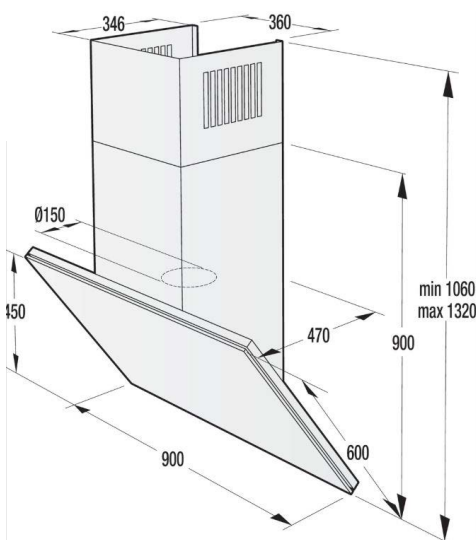

Wall mounted cooker hood

Venting with air extraction or recirculation

Energy class: **B**

Material of housing/chimney: **stainless steel and glass / stainless steel**

Colour of housing/chimney: **stainless steel / stainless steel**

Lightning efficiency class: **E**

Grease filtering efficiency class: **A**

Fluid dynamic efficiency class: **A**

Maximum extraction rate by extraction operation: **508 m³/h**

Maximum extraction rate by recirculation operation: **485 m³/h**

Venting tube diameter: **15 cm**

Air flow by extraction version, step 1: **250 m³/h**

Air flow by extraction version, step 2: **364 m³/h**

Air flow by extraction version, step 3: **508 m³/h**

AdaptTech: Automatic fan operation

TouchFree Inox

Electronic control

Constant ventilation ReFresh

Control setting: **Touch control**

Lamp type: **Led strip**

Timer function

On/off light switch

Number of speed positions: **3**

Number of lights: **1**

Air purifying function

Power of lights: **6 W**

Airflow boost position (PowerBoost 1) - extraction: **663 m³/h**

Airflow boost position (PowerBoost 2) - extraction: **732 m³/h**

Perimetric suction

Filter material: **Aluminium**

Grease filter indicator

Coal filter code (optional as separate purchase): **182183**

Recirculation set number: **525362**

Washable grease filter

Motor type: **Capacitor motor**

Number of motors: **1**

Number of PowerBoost functions: **2**

No return airflow flap: **150 mm**

Max. noise level: **59 dB(A)re 1 pW**

Height: **450 mm**

Min. height of the chimney: **995 mm**

Max. height of the chimney: **1,275 mm**

Annual energy consumption: **50.8 kWh**

Dimensions (WxHxD): **90 x 45 x 47 cm**

Dimensions of packed product (WxHxD): **102.7 x 60.2 x 79.3 cm**

Net weight: **32 kg**

Product code: **498347**

Gross weight: **38.3 kg**

EAN code: **3838942049248**

Connected load: **284 W**

Nominal current of fuse: **10 amp**

<https://eg.gorenje.com/en/product/498347>