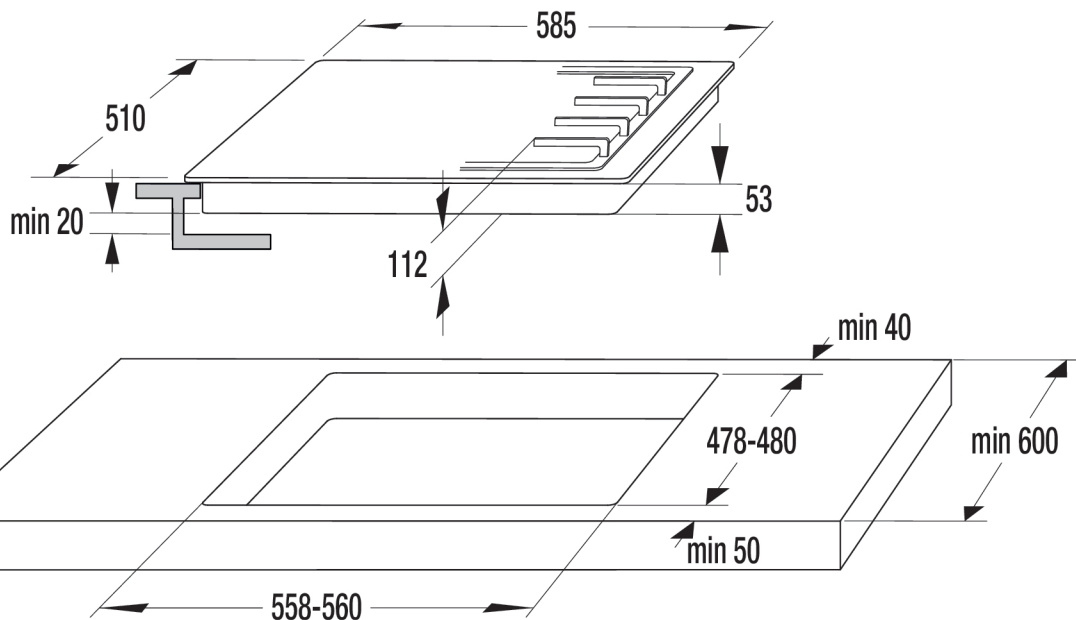

### Cast – iron grids

 Gas hob with SimpleOff program timer

 Timer

Black

Timer function  
SimpleOff program timer  
High efficiency burners  
Wok triple burner

One-hand ignition device for hob

2 standard burners + 1 auxiliary burner + 1 triple burner Left front: Ø 10.3 cm, 3.3 kW, Right front: Ø 4.3 cm, 1 kW, Left behind: Ø 6.7 cm, 1.75 kW, Right behind: Ø 6.7 cm, 1.75 kW

Dimensions (W×H×D): **58.5 × 11.1 × 51 cm**

Dimensions of packed product (W×H×D): **68 × 19.5 × 59 cm**

Niche dimensions (W×H×D): **56 × 7.3 × 48 cm**

Net weight: **14.7 kg**

Gross weight: **15.6 kg**

Product code: **426143**