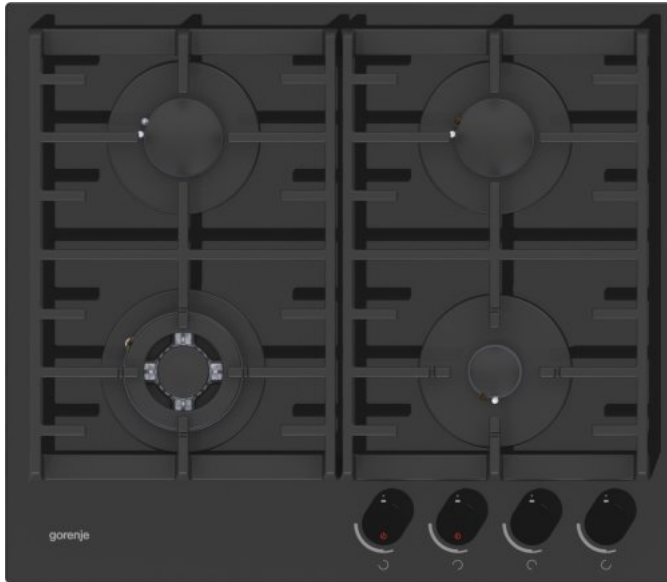

# GKTG6SY2B

**gorenje**  
Life Simplified

## Gas on tempered glass

### Cast – iron grids

 Gas hob with SimpleOff program timer

 Timer

Black

Timer function  
SimpleOff program timer  
High efficiency burners  
Wok triple burner

One-hand ignition device for hob

2 standard burners + 1 auxiliary burner + 1 triple burner Left front: Ø 10.3 cm, 3.3 kW, Right front: Ø 4.3 cm, 1 kW, Left behind: Ø 6.7 cm, 1.75 kW, Right behind: Ø 6.7 cm, 1.75 kW

Dimensions (W×H×D): **58.5 × 11.1 × 51 cm**

Dimensions of packed product (W×H×D): **68 × 19.5 × 59 cm**

Niche dimensions (W×H×D): **56 × 7.3 × 48 cm**

Net weight: **14.7 kg**

Gross weight: **15.6 kg**

Product code: **426143**