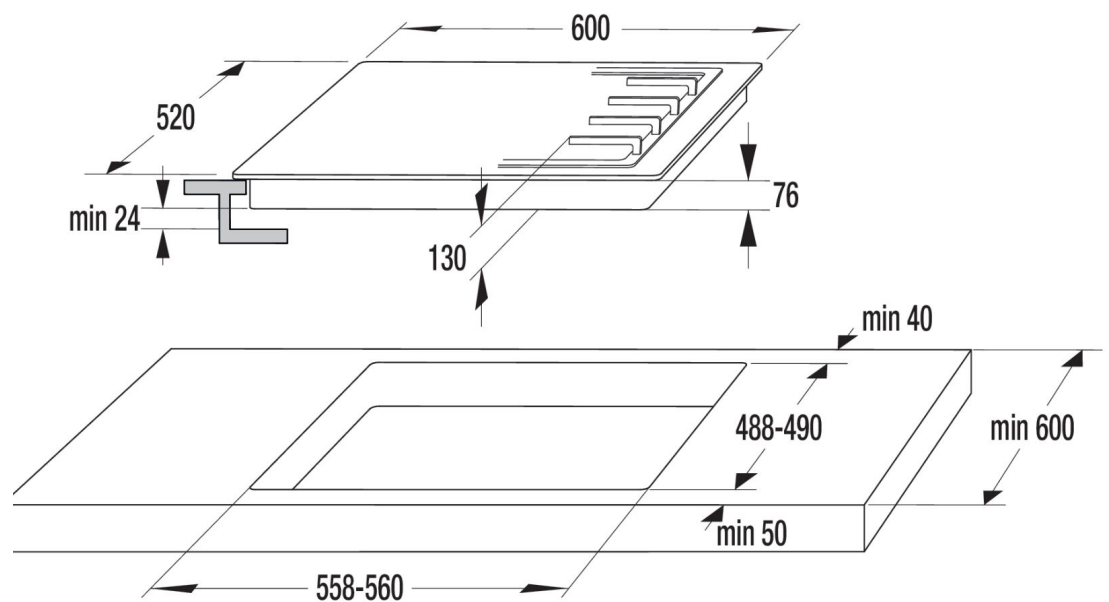

Knob shape: **Ergonomic knobs**

Pan support cross

One-hand ignition device for hob

1 auxiliary burner + 1 double burner + 2 normal burners Left front: Ø 12.3 cm, 3.5 kW, Right front: Ø 5.37 cm, 1 kW, Left behind: Ø 7.35 cm, 1.8 kW, Right behind: Ø 7.35 cm, 1.8 kW

Type of pan support: **Cast iron grid**

Wok double burner

Wok burner

Enclosed nozzles: **Gas nozzles G30/30 liquid gas**

Wok cradle

Gas control

Gas type: **G20/20 natural gas**

Dimensions (W×H×D): **60 × 13 × 52 cm**

Dimensions of packed product (W×H×D): **68 × 15.7 × 60 cm**

Niche dimensions (W×H×D): **56 × 10 × 49 cm**

Net weight: **13.1 kg**

Gross weight: **13.8 kg**

Product code: **573147**

EAN code: **3838782004384**