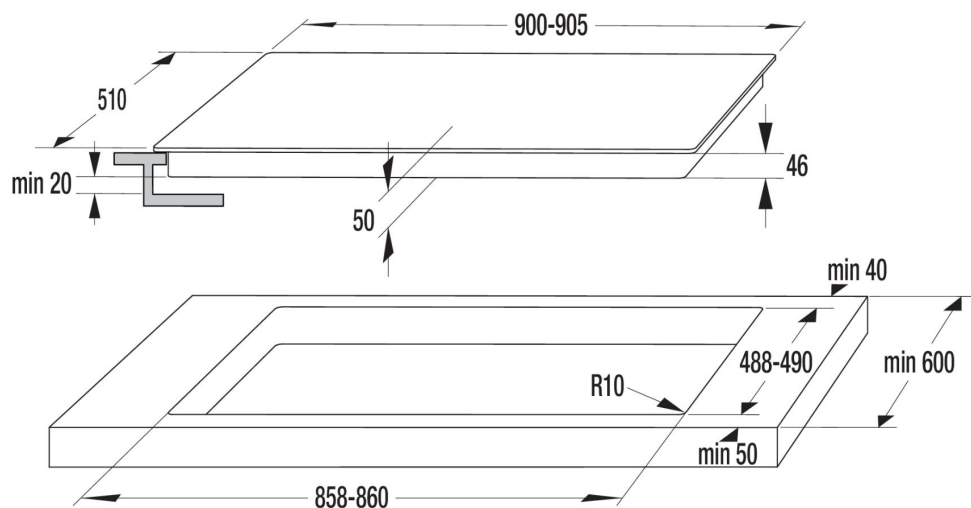

StayWarm function

SoftMelt function

PowerBoost function

Silent operation SuperSilent

5 induction heating zones Left front: Ø 18 cm, 1.85/3 kW, Middle front: Ø 18 cm, 1.85/3 kW, Left behind: Ø 18 cm, 1.85/3 kW, Middle behind: Ø 18 cm, 1.85/3 kW, Right behind: Ø 26 cm, 2.6/3.7 kW

Residual heat indicator

Safety control hob lock

ChildLock

Dimensions (W×H×D): **90 × 5 × 51 cm**

Dimensions of packed product (W×H×D): **107 × 14.5 × 61 cm**

Niche dimensions (W×H×D) (min-max): **85.8-86 × 6.6 × 49 cm**

Net weight: **14.5 kg**

Gross weight: **16.6 kg**

Consumption in standby mode: **0.5 W**

Connected load: **11,100 W**

Product code: **464862**

EAN code: **3838942862212**

<https://eg.gorenje.com/en/product/464862>