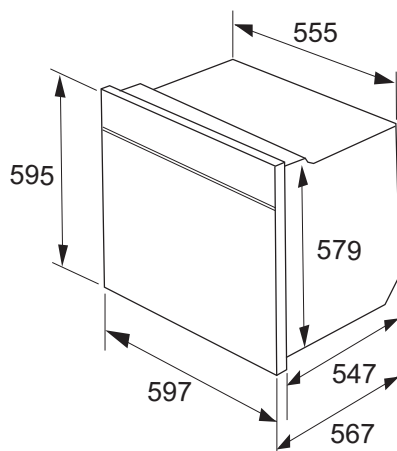

Essential Line

Energy class: **A**

Colour: **Stainless Steel**

Handle colour: **Colour of brushed stainless steel**

Control panel material: **Stainless steel**

Usable oven volume: **71 l**

Multisystem oven BigSpace - 71 l SuperSize baking area

Surface of the largest baking pan: **1,316 cm²**

Removable flat oven inner door glass surface

HomeMade Plus shape: **HomeMade Plus shape**

PerfectGrill

Mechanic temperature control

Knob shape: **Sinkable knobs**

SilverMatte

TouchFree Inox

Energy consumption: **0.81 kWh (venting), 0.94 kWh (conventional)**

Grill power: **2,700 W**

Dimensions (W×H×D): **59.7 × 59.5 × 54.7 cm**

Dimensions of packed product (W×H×D): **63.5 × 69.1 × 68 cm**

Niche dimensions (W×H×D) (min-max): **56-56.8 × 58.3-60 × 55 cm**

Net weight: **30.4 kg**

Gross weight: **34.7 kg**

Consumption in standby mode: **1 W**

Connected load: **3,300 W**

Product code: **732911**