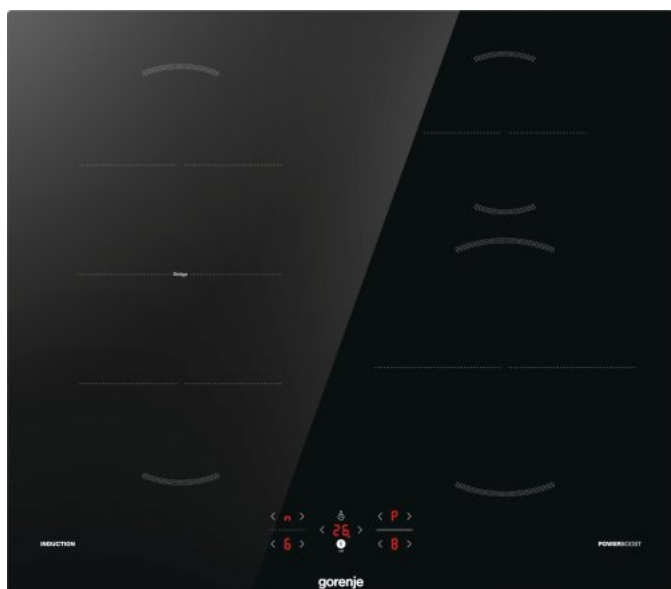

GI6421BSC

gorenje
Life Simplified

Induction hob

 BigZone 23 cm

 SimpleControl

 Timer

 PowerBoost

 OptiZones

 ChildLock

 Residual heat indicators

Black

Soft cut hob edges

Touch control

Personalisation

MultiSlider

EggTimer

Timer function

Pause function

Power boost

4 induction heating zones Left front: Ø 18 cm, 1.5/2 kW, Right front: Ø 23 cm, 1.5/2 kW, Left rear: Ø 18 cm, 1.5/2 kW, Right rear: Ø 14.5 cm, 1.2/1.6 kW

Residual heat indicator

ChildLock

Power consumption in standby mode of hob: **0.5 W**

Dimensions (W×H×D): **59.5 × 5.4 × 52 cm**

Dimensions of packed product (W×H×D): **65 × 10 × 59 cm**

Niche dimensions (WxHxD) (min-max): **56-56.2 × 7 × 49 cm**